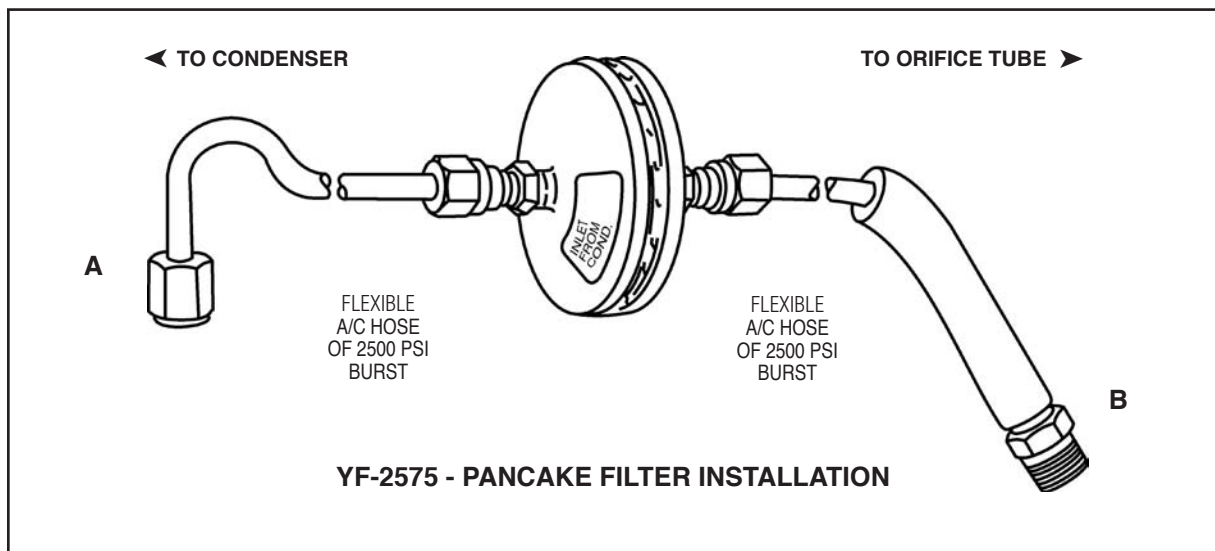

FILTER KIT

Pancake filter YF-2575 is used on every Ford vehicle being serviced and replaces and consolidates various Motorcraft and Ford filter kits being used. All compressor replacements should have a new service filter kit installed to clean the refrigerant and to remove any debris or contaminants.

Install pancake filter YF-2575 in the liquid line between the condenser and the orifice tube (see diagram). Be sure the filter inlet is toward the Condenser

Each service filter kit includes the following items:

- One (1) Pancake filter
- One (1) Instruction Sheet

NOTE: Follow all safety and service precautions outlined in the vehicle's Service Manual and the instruction sheet.